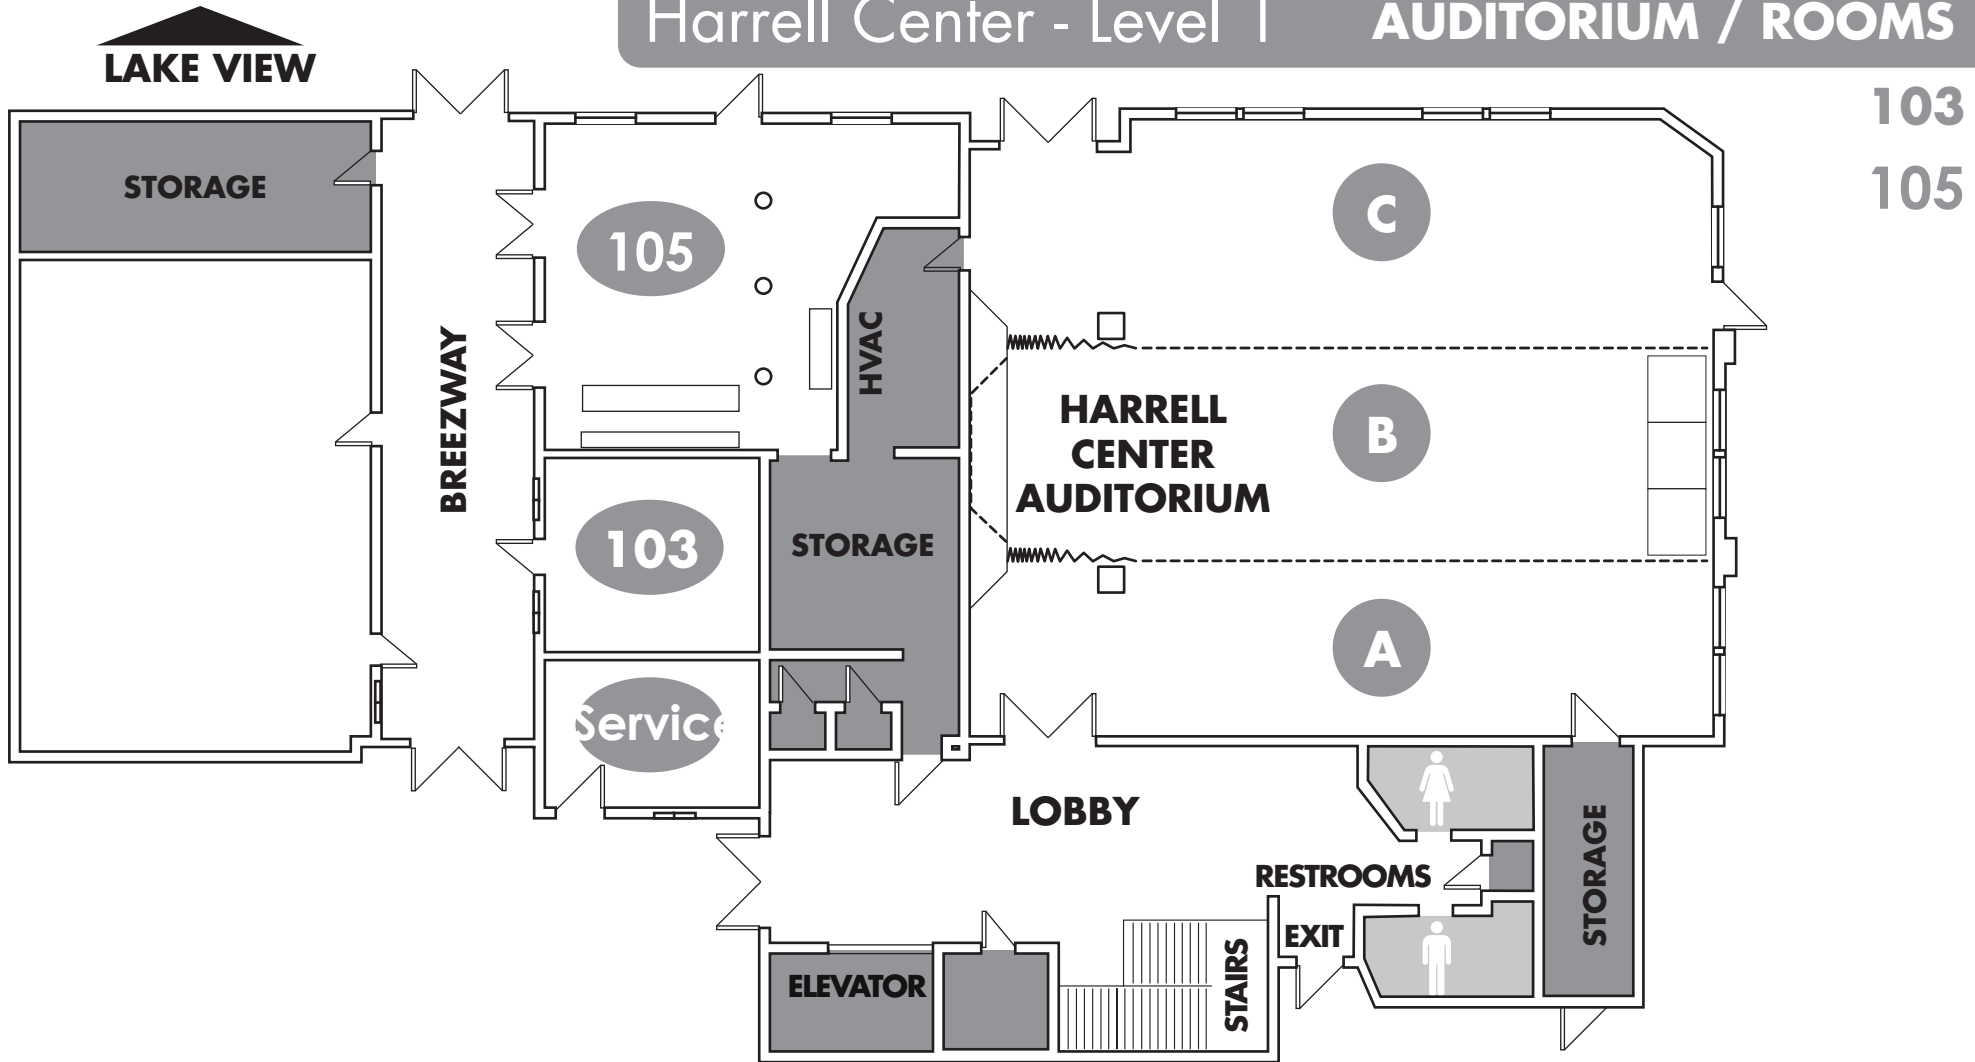

Harrell Center - Level 1

AUDITORIUM / ROOMS

Harrell Center

LEVEL 1

Function Space	Theater	Classroom	U-Shape	Hollow Square	Banquet	Dimensions	Ceiling	Square Ft
Harrell Auditorium	400	200	32	40	200	73 X 59	10	4307
Harrell Center 105	100	100	64	32	72	44 X 30 & 47.5	9	1364
Harrell Center 103	40	32	24	32	40	23 X 26	9	598