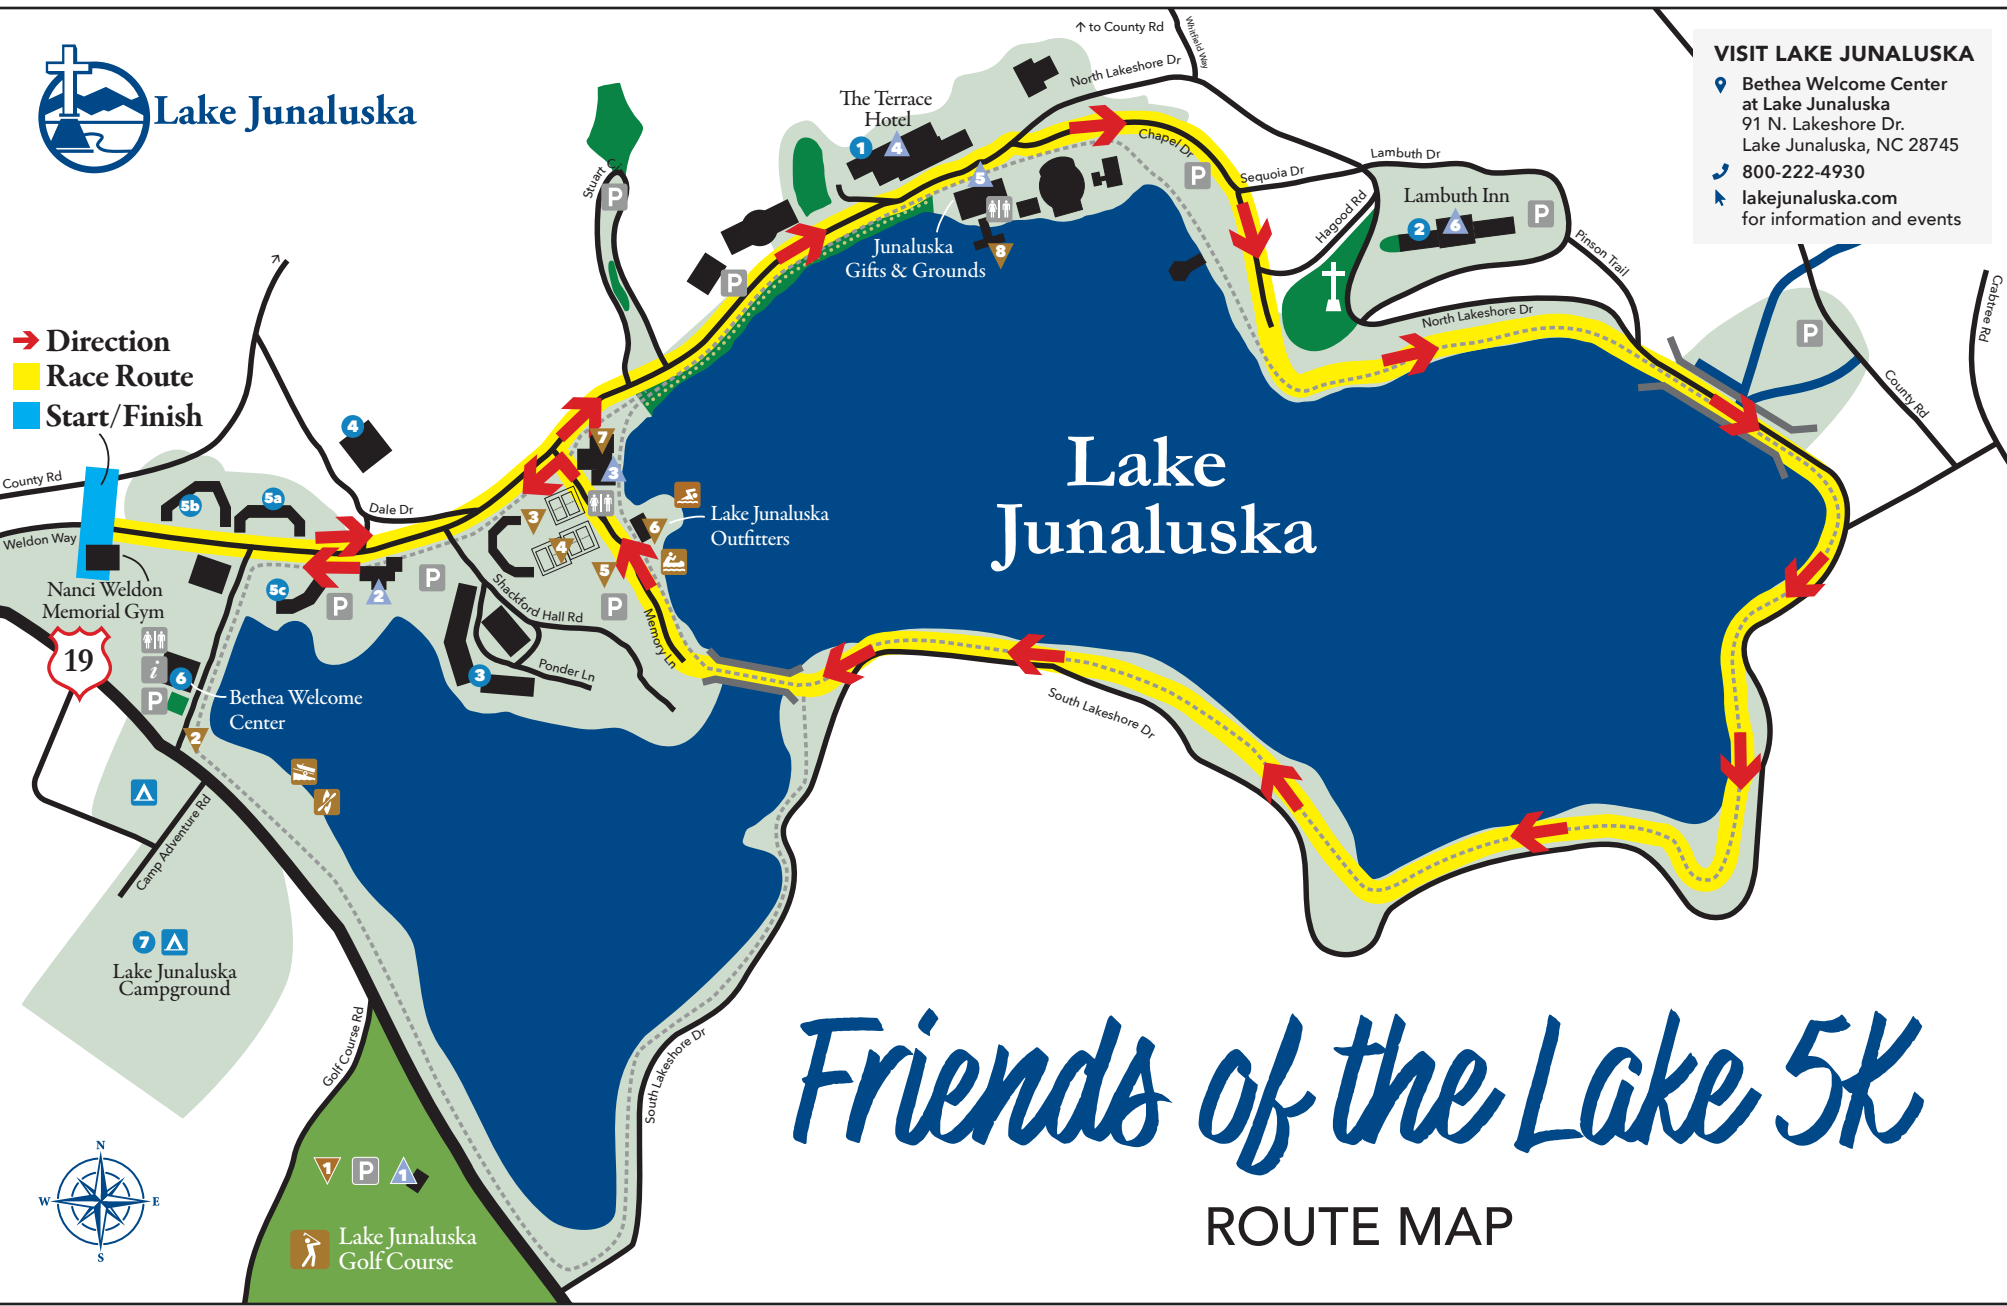

VISIT LAKE JUNALUSKA

- Bethea Welcome Center at Lake Junaluska
91 N. Lakeshore Dr.
Lake Junaluska, NC 28745
- 800-222-4930
- lakejunaluska.com for information and events

→ Direction
 Yellow Line Race Route
 Blue Line Start/Finish

Friends of the Lake 5K

ROUTE MAP

- | | | | | | | | |
|--|--|--|---|--|---|---|---|
| <ul style="list-style-type: none"> Public Area Lake Gardens and Sacred Spaces Golf Course (Public) | <ul style="list-style-type: none"> 5K Route Start & Finish Line Direction of Travel Road Walking Trail Rose Walk | <ul style="list-style-type: none"> Public Parking Public Restrooms Visitor Information RV/Tent Camping | <ul style="list-style-type: none"> Golf Course Swimming Pool Boat Rentals Boat Launch Kayak/Canoe Launch | <p>SHOPPING & DINING</p> <ul style="list-style-type: none"> Golf Course Pro Shop York Dining Commons/Lakeside Deck <i>Private events</i> Crepe & Custard Cafe Terrace Hotel <i>Hot breakfast</i> Junaluska Gifts & Grounds <i>Harrell Center</i> Christmas Memories | <p>LODGING</p> <ul style="list-style-type: none"> The Terrace Hotel Lambuth Inn Mountainview Lodge Hillside Lodge Apartments 1-20 Apartments 21-40 Apartments 41-50 | <ul style="list-style-type: none"> Vacation Rentals Office Campground <p>RECREATION</p> <ul style="list-style-type: none"> Lake Junaluska Golf Course Walking Trail J.B. Ivey Playground Shuffleboard/Tennis/Pickleball Courts | <ul style="list-style-type: none"> Mini-Golf Lake Junaluska Outfitters Fitness Center Cherokee IV Boat Tours Dock |
|--|--|--|---|--|---|---|---|