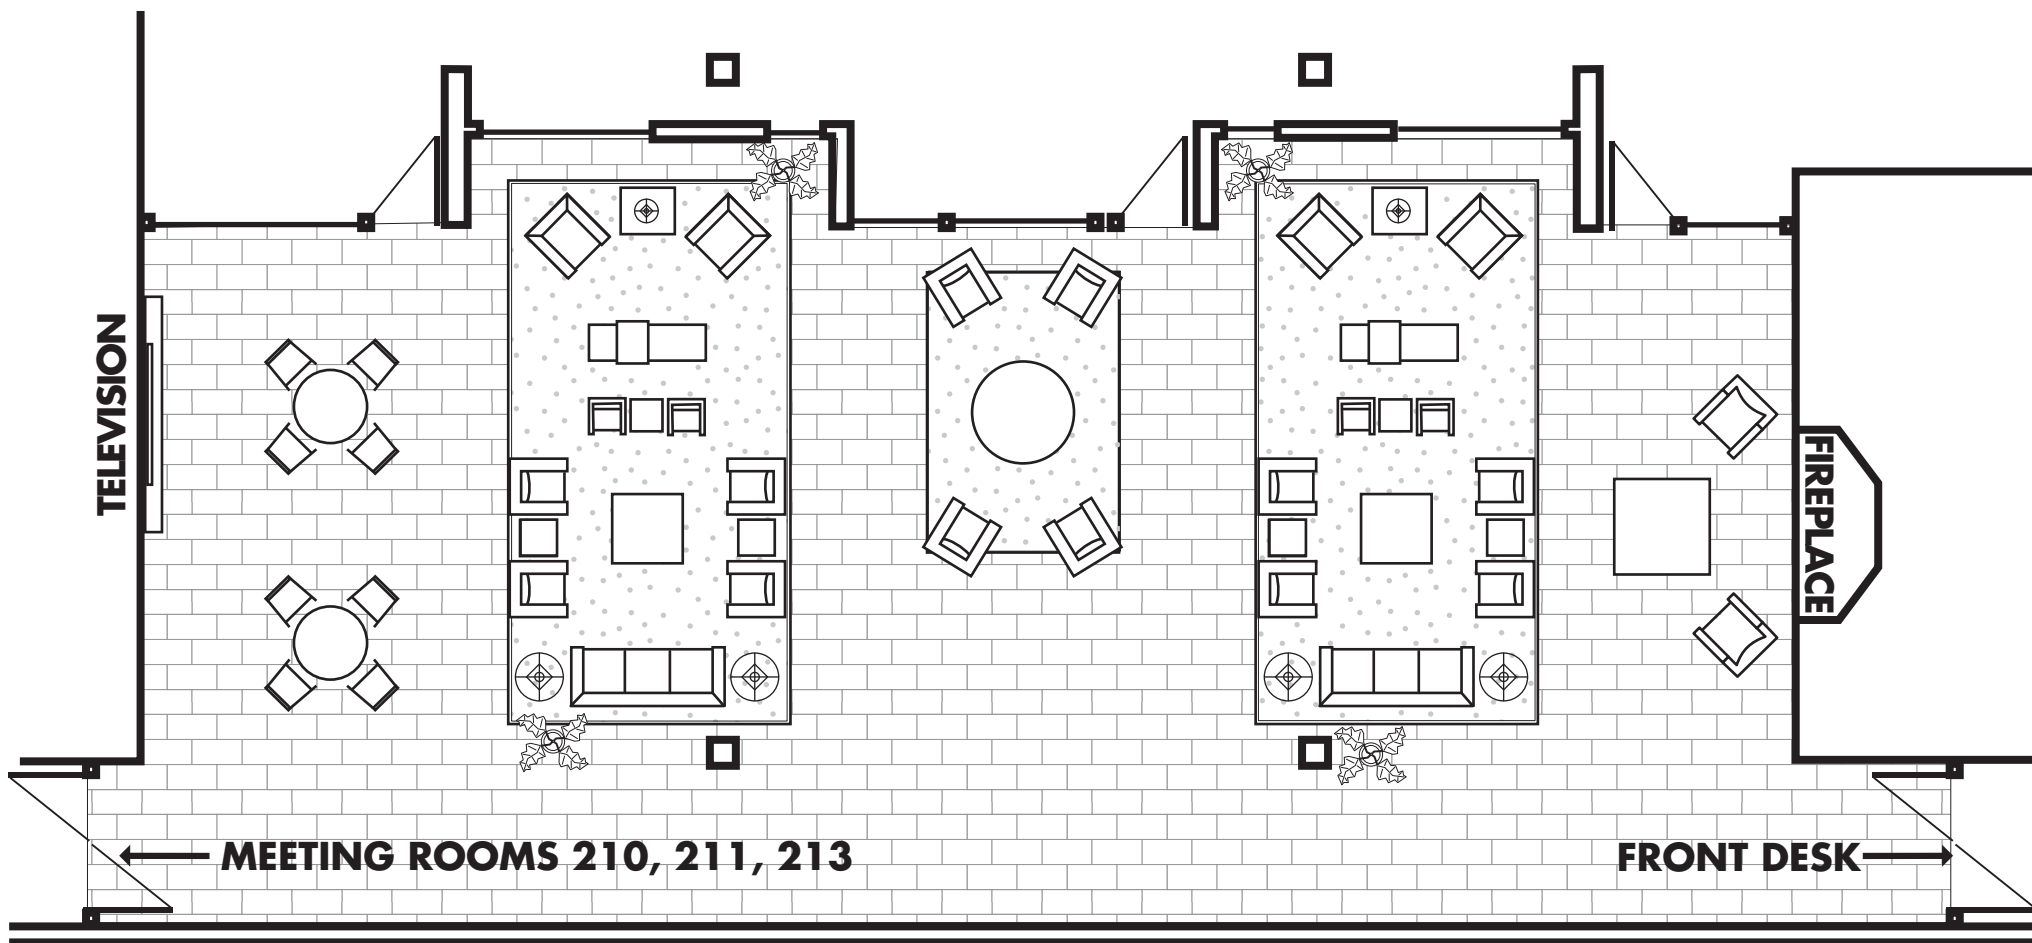

Terrace Hotel - Level 2

Lobby

Terrace Hotel LEVEL 2

Function Space	Theater	Classroom	U-Shape	Hollow Square	Banquet	Dimensions	Ceiling	Square Ft
Terrace Lobby	N/A	N/A	N/A	N/A	N/A	70 X 30	20	2100