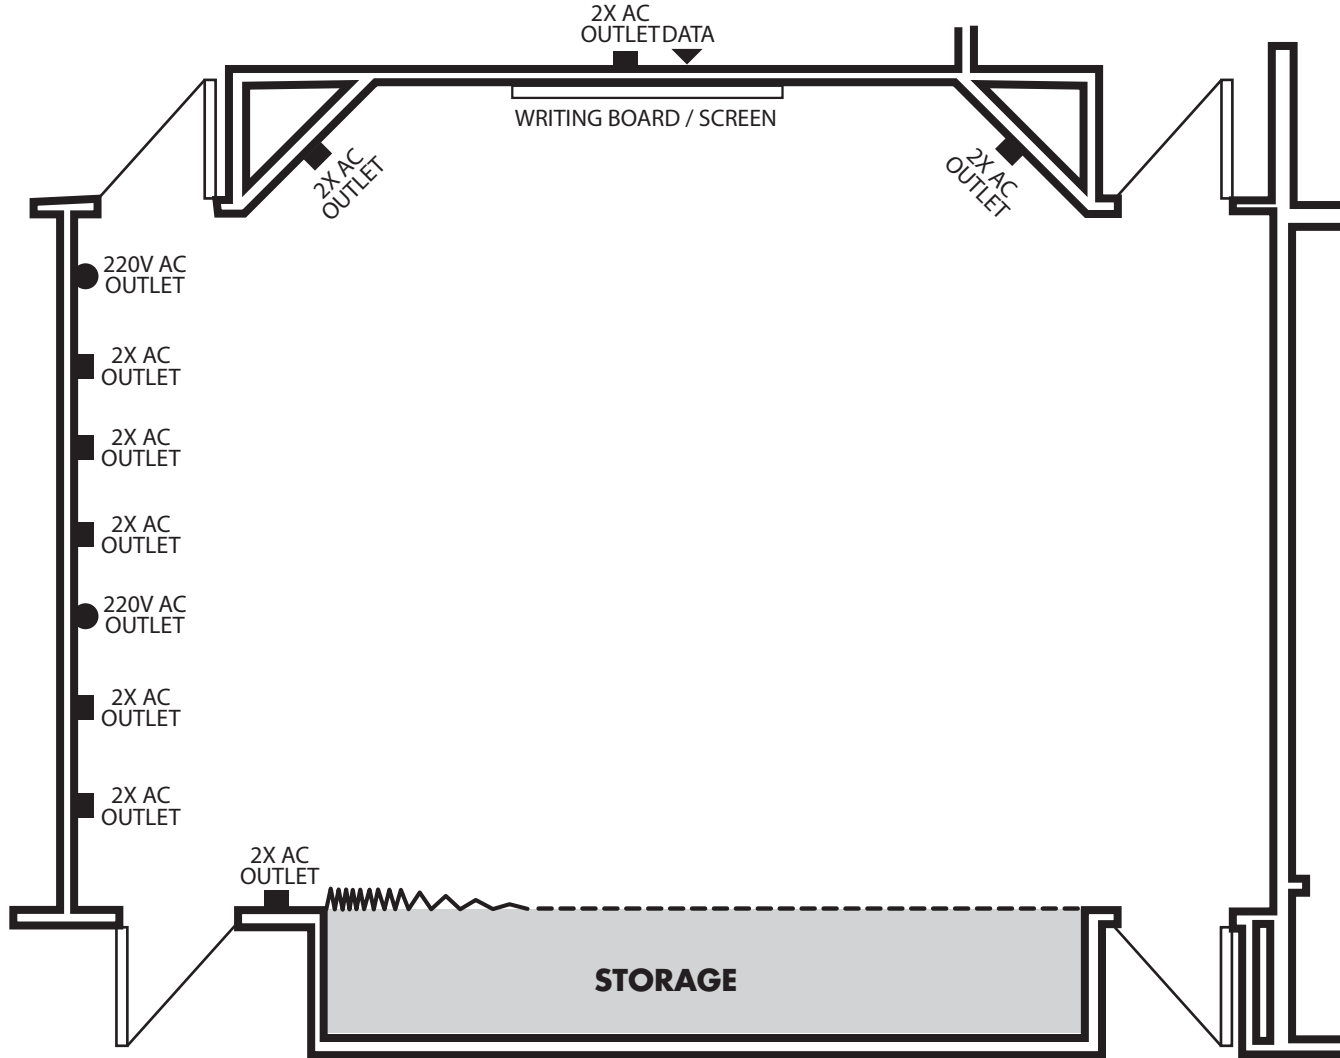

Terrace Hotel - Level 3

ROOM
316

← **ROOM 319, DINING ROOM**

BALCONY

AUDITORIUM →

Terrace Hotel
LEVEL 3

Function Space	Theater	Classroom	U-Shape	Hollow Square	Buffet	Plated	Dimensions	Ceiling	Square Ft
Terrace 316	70	40	28	40	40	56	22 X 37	9	814