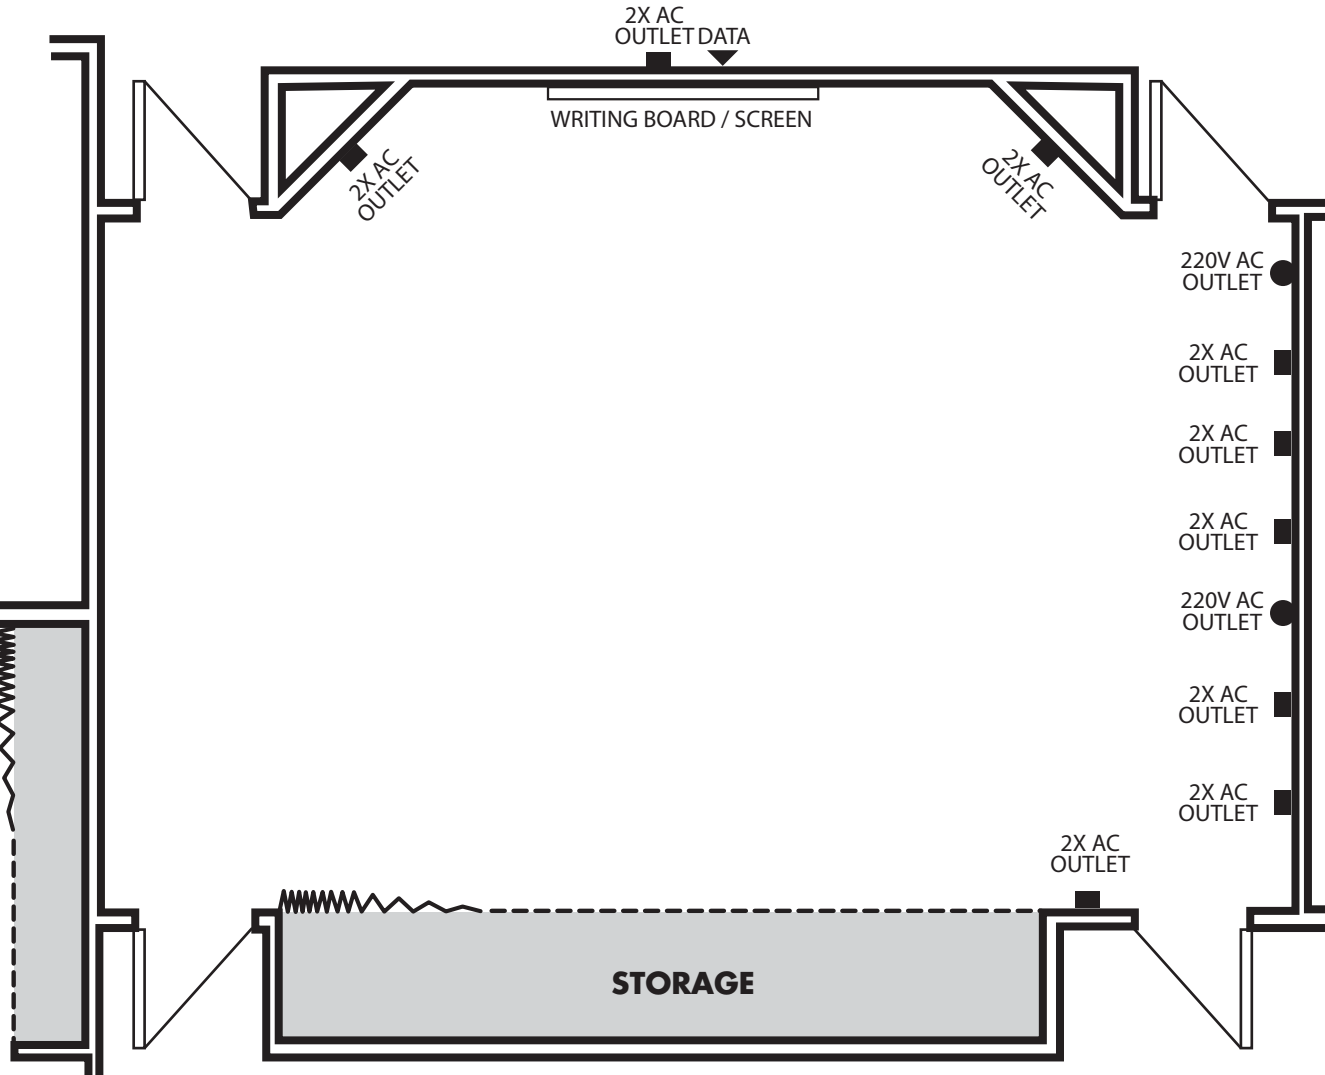

Terrace Hotel - Level 3

ROOM
319

COMPUTER CENTER

STORAGE

← **DINING ROOM**

BALCONY

ROOM 316, AUDITORIUM →

Terrace Hotel
LEVEL 3

Function Space	Theater	Classroom	U-Shape	Hollow Square	Buffet	Plated	Dimensions	Ceiling	Square Ft
Terrace 319	70	40	28	40	40	56	22 X 37	9	814