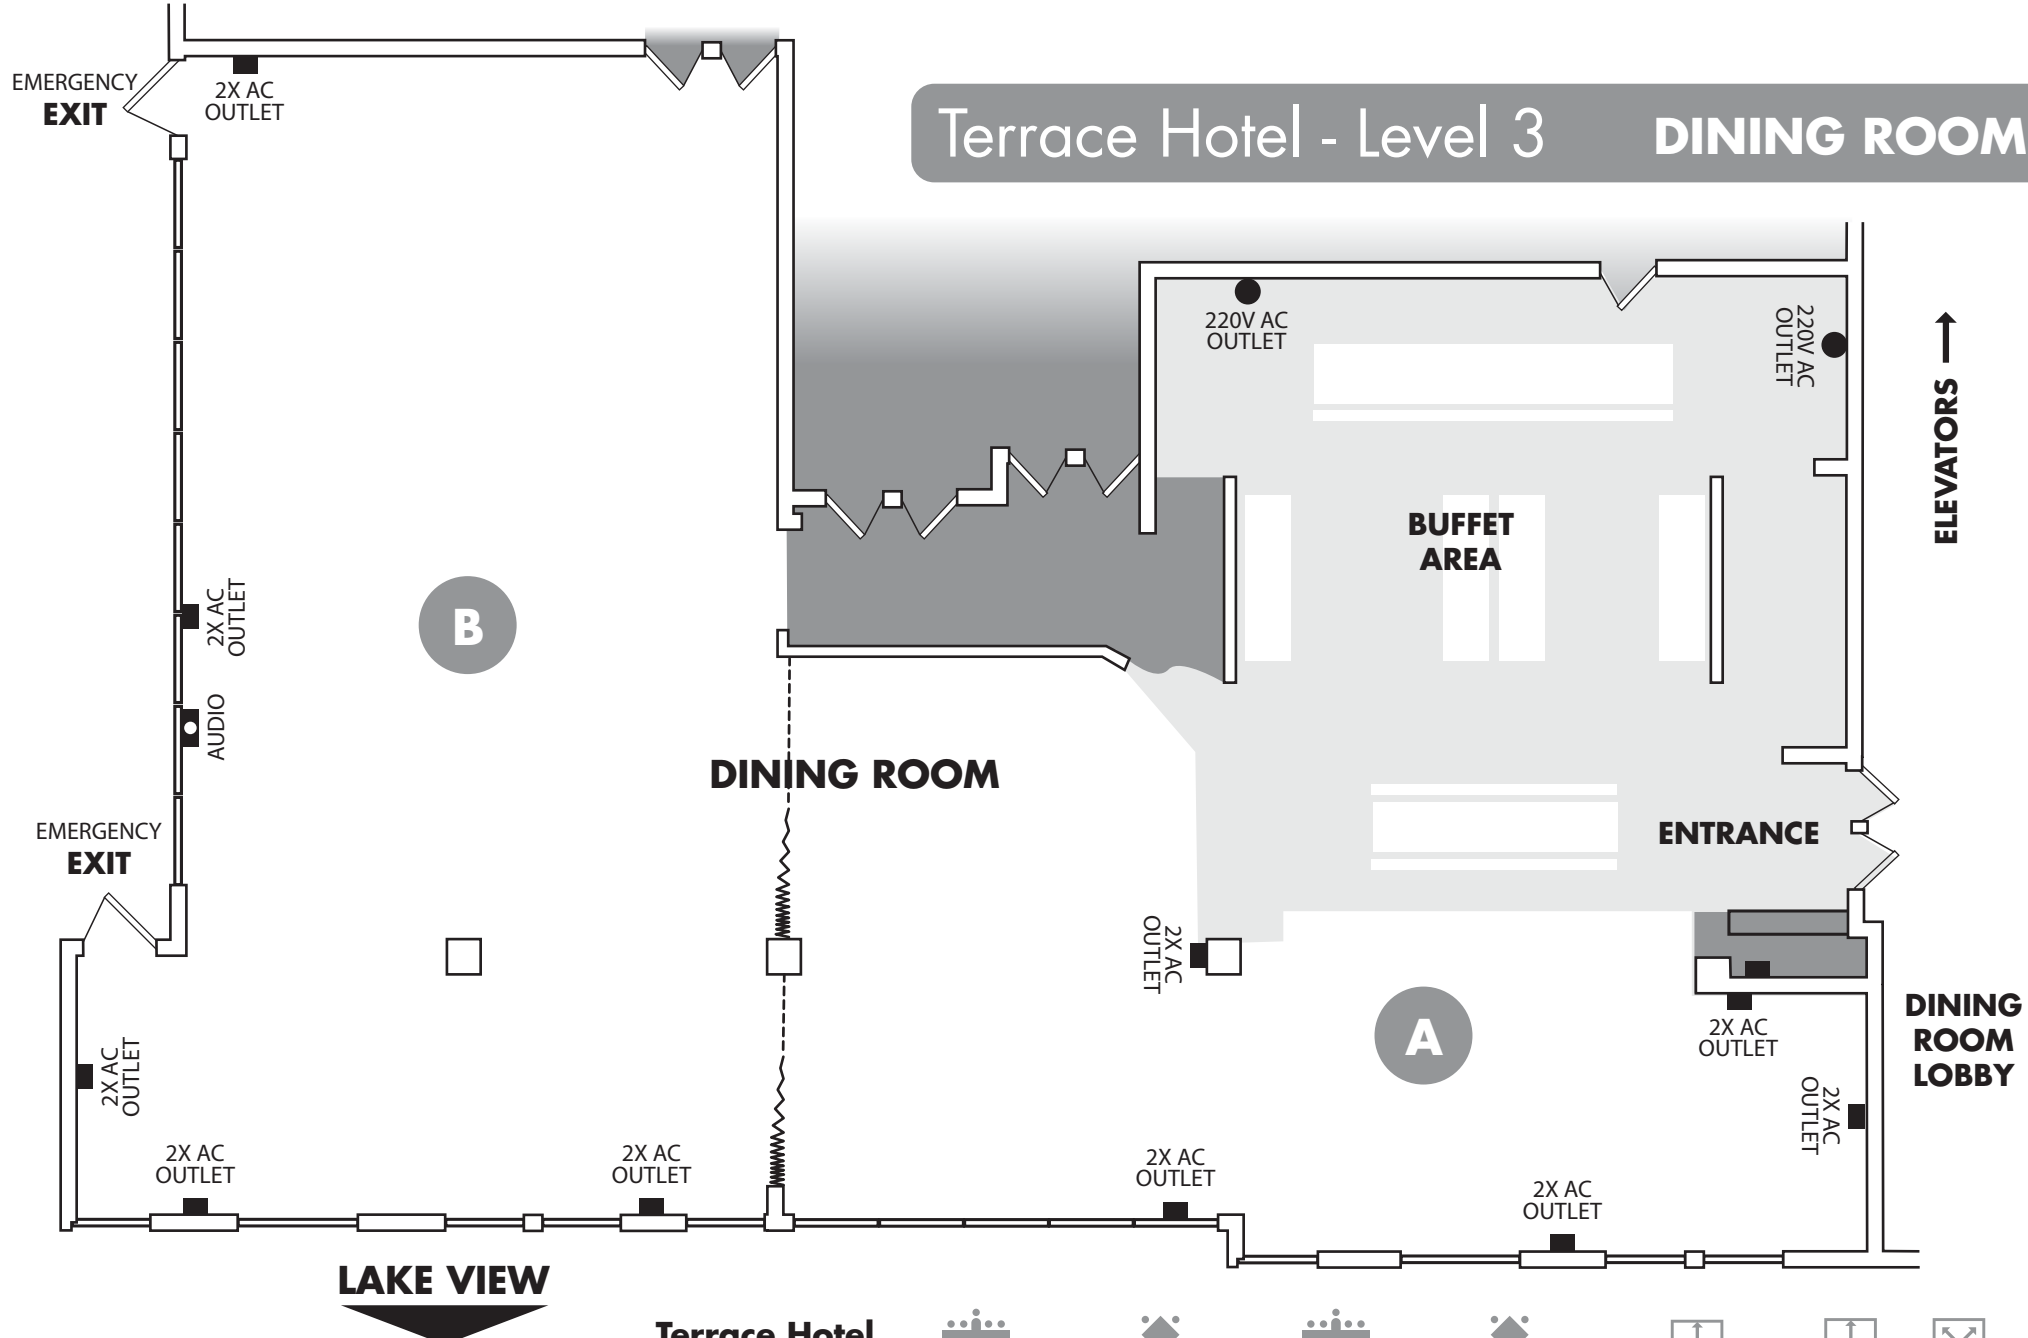

Terrace Hotel - Level 3 DINING ROOM

Terrace Hotel							
Function Space	Plated	Plated	Buffet	Buffet	Dimensions	Ceiling	Square Ft
Terrace Dining Room	320	360	340	340	(See Below)	10	4016
Terrace Dining A	110	120	100	110	34 X 20/24 X 29	10	1376
Terrace Dining B	204	220	165	188	44 X 60	10	2640