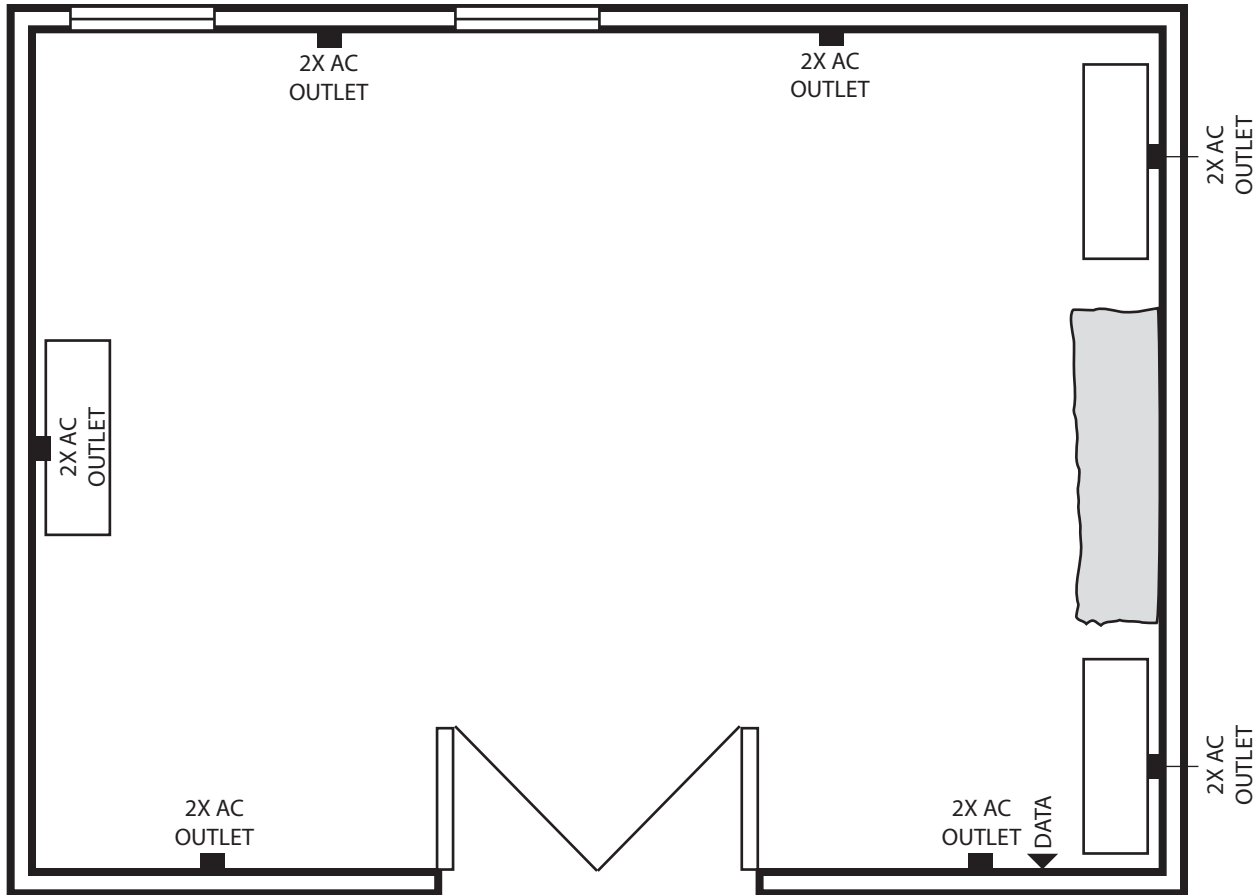

Bethesda Welcome Center Native American Room

← TO GAINES AUDITORIUM

HALLWAY TO LOBBY →

Welcome Center

Function Space	Theater	Classroom	U-Shape	Hollow Square	Banquet	Dimensions	Ceiling	Square Ft
Native American Rm	25	12	12	16	16	23 X 18	9	414